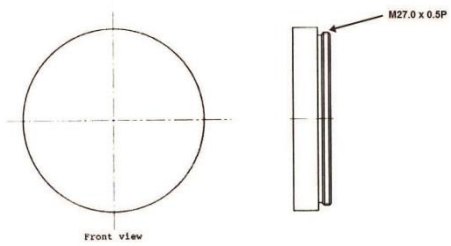

# SPECIFICATION

DESCRIPTION: 27.0mm Blue pass filter

# SPECIFICATION

DESCRIPTION: 27.0mm Green pass filter

# SPECIFICATION

DESCRIPTION: 27.0mm Polarizer

TRANSMISSION CHART

# SPECIFICATION

DESCRIPTION: 27.0mm Red pass filter