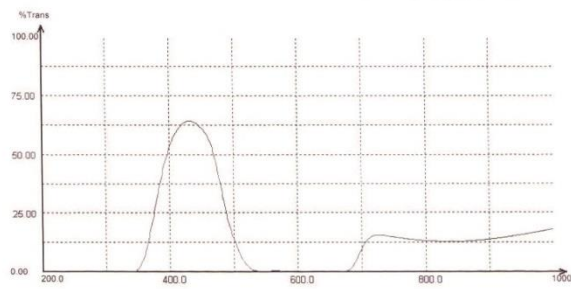

# SPECIFICATION

DESCRIPTION: 27.0mm Blue pass filter

# SPECIFICATION

DESCRIPTION: 27.0mm Green pass filter

# SPECIFICATION

DESCRIPTION: 27.0mm Polarizer

TRANSMISSION CHART

# SPECIFICATION

DESCRIPTION: 27.0mm Red pass filter