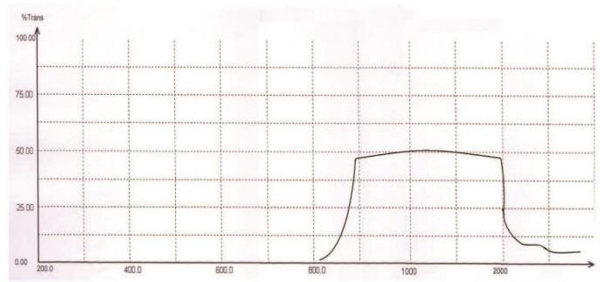

# SPECIFICATION

DESCRIPTION: 27.0mm Blue pass filter

# SPECIFICATION

DESCRIPTION: 27.0mm Green pass filter

# SPECIFICATION

DESCRIPTION: 27.0mm Polarizer

TRANSMISSION CHART

# SPECIFICATION

DESCRIPTION: 27.0mm Red pass filter