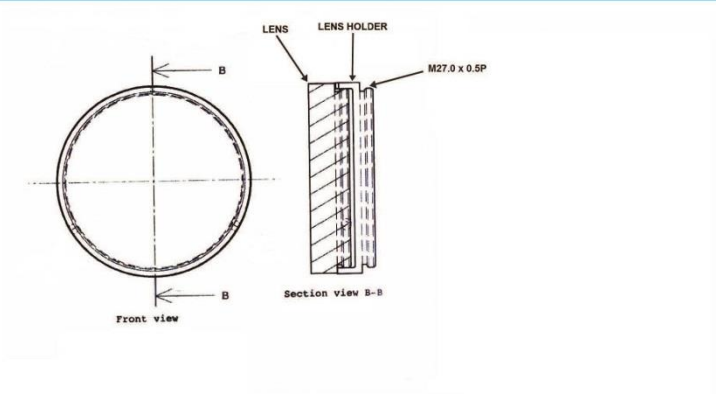

# SPECIFICATION

DESCRIPTION: 27.0mm Green pass filter

# SPECIFICATION

DESCRIPTION: 27.0mm IR pass filter

# SPECIFICATION

DESCRIPTION: 27.0mm Polarizer

TRANSMISSION CHART

# SPECIFICATION

DESCRIPTION: 27.0mm Red pass filter