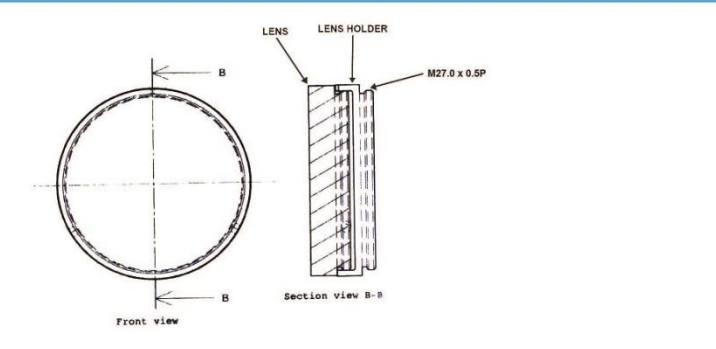

# SPECIFICATION

DESCRIPTION: 27.0mm Green pass filter

# SPECIFICATION

DESCRIPTION: 27.0mm IR pass filter

# SPECIFICATION

DESCRIPTION: 27.0mm Polarizer

TRANSMISSION CHART

# SPECIFICATION

DESCRIPTION: 27.0mm Red pass filter