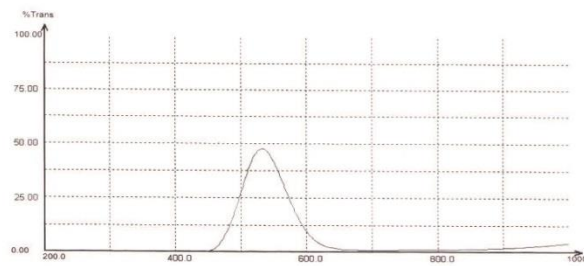

# SPECIFICATION

DESCRIPTION: 27.0mm Blue pass filter

# SPECIFICATION

DESCRIPTION: 27.0mm Green pass filter

# SPECIFICATION

DESCRIPTION: 27.0mm Polarizer

TRANSMISSION CHART

# SPECIFICATION

DESCRIPTION: 27.0mm Red pass filter