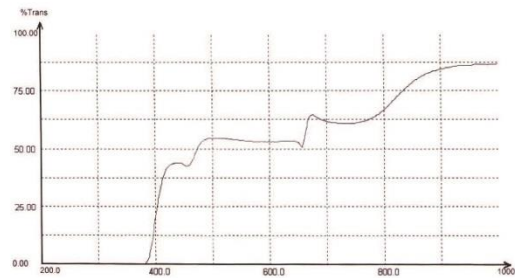

# SPECIFICATION

DESCRIPTION: 27.0mm Green pass filter

# SPECIFICATION

DESCRIPTION: 27.0mm IR pass filter

# SPECIFICATION

DESCRIPTION: 27.0mm Polarizer

TRANSMISSION CHART

# SPECIFICATION

DESCRIPTION: 27.0mm Red pass filter