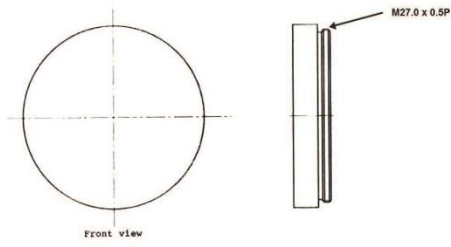

# SPECIFICATION

DESCRIPTION: 27.0mm Blue pass filter

# SPECIFICATION

DESCRIPTION: 27.0mm Green pass filter

# SPECIFICATION

DESCRIPTION: 27.0mm Polarizer

TRANSMISSION CHART

# SPECIFICATION

DESCRIPTION: 27.0mm Red pass filter